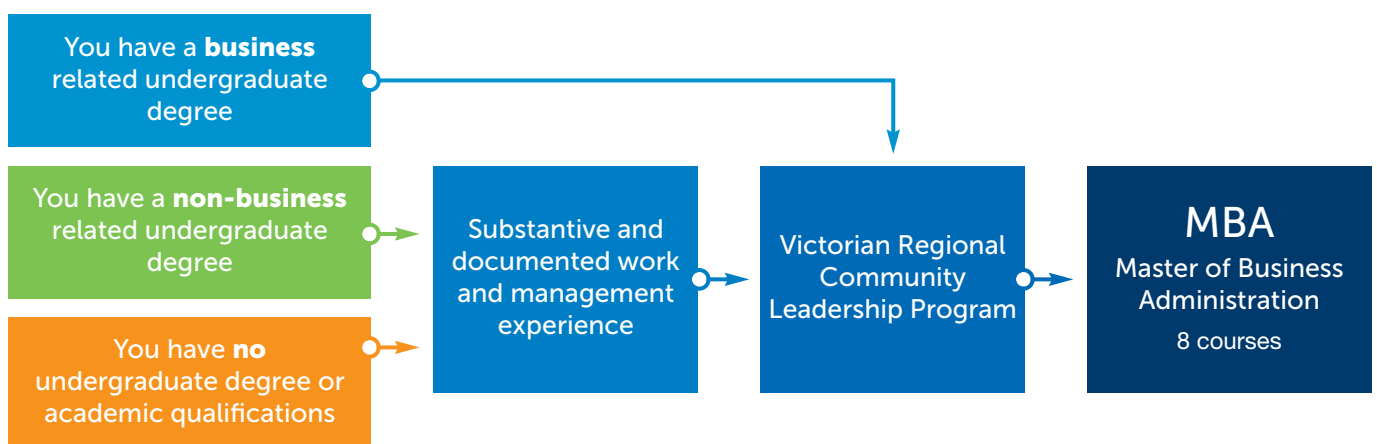

Victorian Regional Community Leadership and Federation Business School

MBA partnership program

Are you currently participating in or a graduate* of a Victorian Regional Community Leadership program?

Federation Business School would like to offer you the opportunity to enter our MBA program upon graduation from any Victorian Community Leadership Program with **credit for 4 courses**.

This exclusive partnership means you will only have **8 courses of further study** with Federation Business School and **graduate with a Master of Business Administration (MBA)**.

*Graduate refers to any existing graduate of a certified Victorian Regional Community Leadership Program. Applicants will be required to supply evidence of participation.

MBA admission pathways for VRCL participants and graduates

Applicants with other qualifications should contact the MBA Director, Robert Errey, 03 5327 9567 or r.errey@federation.edu.au to discuss your situation.